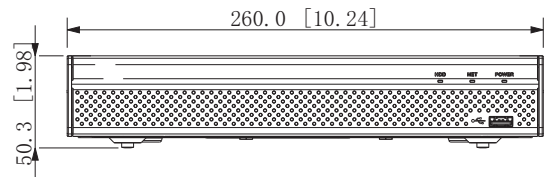

Alarm

General Alarm	Motion detection; privacy masking; video loss; PIR alarm
Anomaly Alarm	Camera offline; storage error; disk full; IP conflict; MAC conflict; login lock; cyber security exception
Intelligent Alarm	Perimeter protection; SMD Plus
Alarm Linkage	Recording; snapshot; buzzer; log; preset; email; tour

Port

Audio Input	1
Audio Output	1
HDD Interface	1 SATA port, up to 16 TB. The maximum HDD capacity varies with environment temperature
USB	1 front USB 2.0 port, 1 rear USB 2.0 port
HDMI	1
VGA	1
Network Port	1 × RJ-45, 10/100 Mbps self-adaptive Ethernet port
PoE Port	8 × PoE ports, 10/100 Mbps

General

Power Supply	48/53 VDC, 2/1.8 A
Power Consumption	Total output of NVR is ≤ 10 W (without HDD) Total output power of PoE is 72 W, the maximum output power of a single port is 25.5 W
Net Weight	0.89 kg (1.95 lb)
Gross Weight	1.94 kg (4.28 lb)
Product Dimensions	260 mm × 232.7 mm × 47.6 mm (10.24" × 9.16" × 1.87") (W × L × H)
Packaging Dimensions	117 mm × 373 mm × 307 mm (4.61" × 14.69" × 12.09") (W × L × H)
Operating Temperature	-10 °C to +55 °C (14 °F to +131 °F)
Operating Humidity	10%–93% (RH)
Installation	Rack or desktop

Certifications

CE: EN62368-1; EN55032; EN55024; EN55035; EN61000-3-2; EN61000-3-3; EN50130-4
FCC: Part 15 Subpart B

Dimensions (mm[inch])