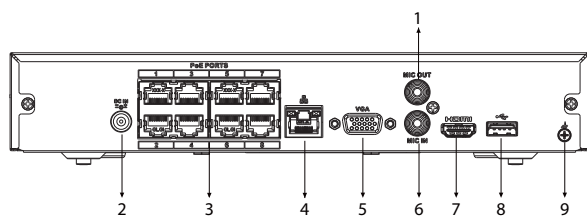

Port

Audio Input	1
Audio Output	1
HDD Interface	1 SATA port, up to 16 TB. The maximum HDD capacity varies with environment temperature
USB	1 front USB 2.0 port, 1 rear USB 2.0 port
HDMI	1
VGA	1
Network Port	1 × RJ-45, 10/100 Mbps self-adaptive Ethernet port
PoE Port	8 × PoE ports, 10/100 Mbps

General

Power Supply	48/53 VDC, 2/1.8 A
Power Consumption	Total output of NVR is ≤ 10 W (without HDD) Total output power of PoE is 72 W, the maximum output power of a single port is 25.5 W
Net Weight	0.89 kg (1.95 lb)
Gross Weight	1.94 kg (4.28 lb)
Product Dimensions	260 mm × 232.7 mm × 47.6 mm (10.24" × 9.16" × 1.87") (W × L × H)
Packaging Dimensions	117 mm × 373 mm × 307 mm (4.61" × 14.69" × 12.09") (W × L × H)
Operating Temperature	-10 °C to +55 °C (14 °F to +131 °F)
Operating Humidity	10%–93% (RH)
Installation	Rack or desktop

Certifications

CE: EN62368-1; EN55032; EN55024; EN55035; EN61000-3-2; EN61000-3-3; EN50130-4
FCC: Part 15 Subpart B

Dimensions (mm[inch])

Panels

- | | |
|----------------------------|---------------------------|
| 1 AUDIO OUT, RCA Connector | 2 Power Input |
| 3 PoE Ports | 4 Network Port |
| 5 VGA Port | 6 AUDIO IN, RCA Connector |
| 7 HDMI Port | 8 USB Port |
| 9 Ground | |